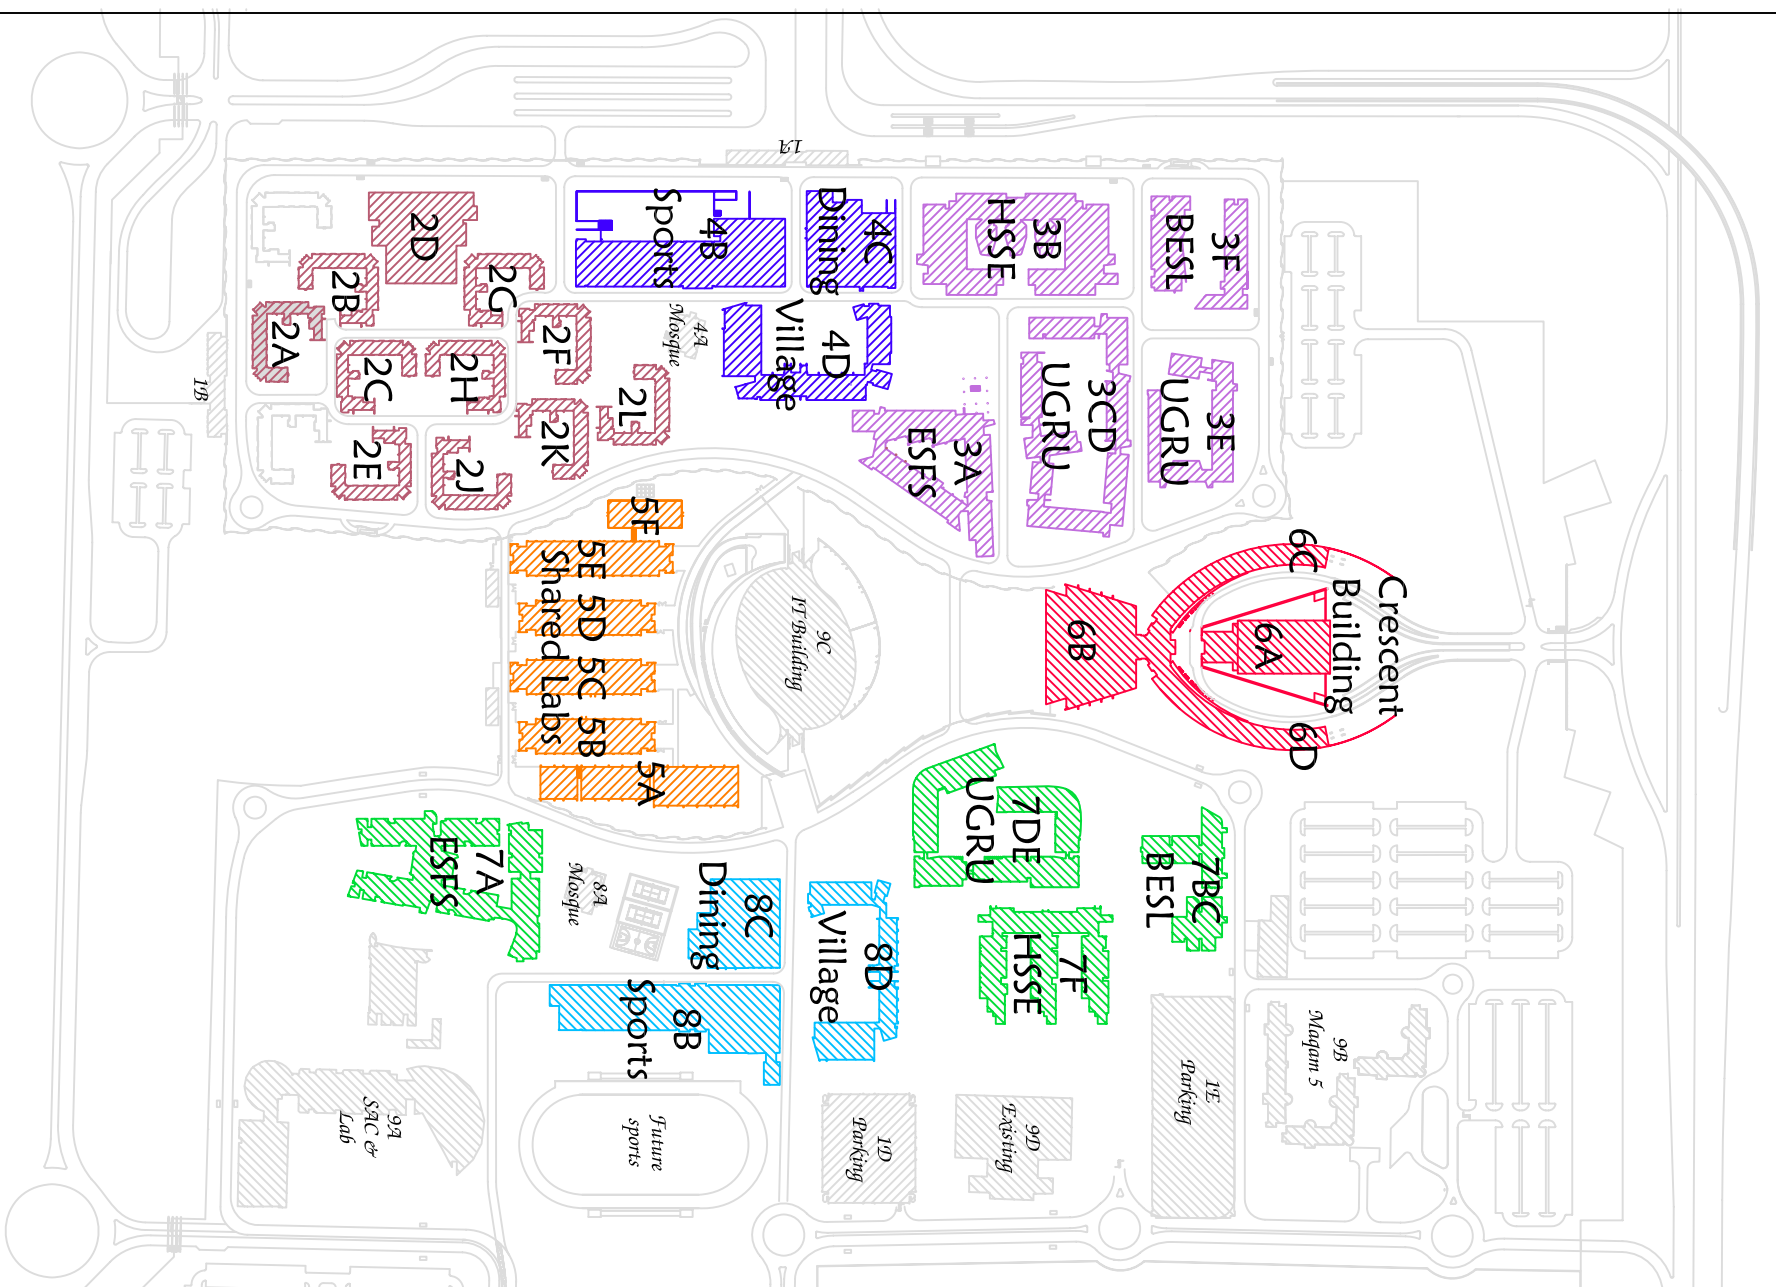

UAE University New Campus - Site Zoning Plan

- | | |
|--|---|
| <p>Stage I</p> <p>Phase 1</p> <p>Zone 2 </p> <p>2A, 2B, 2C, 2D, 2E, 2F, 2G, 2H, 2J, 2K, 2L - Female residential</p> <p>Phase 2</p> <p>Zone 4 </p> <p>4B - Female sports</p> <p>4C/4D - Female Dining/Village</p> <p>Zone 3 </p> <p>3A - Female Engineering, Science & Food science</p> <p>3BG - Female Humanities, Social Science & Education</p> <p>3CDE - Female University General Requirement Units (Studies)</p> <p>3F - Female Business, Economics, Sharia & Law</p> <p>Zone 5 </p> <p>5A, 5B, 5C, 5D, 5E, 5F - Shared Laboratories</p> | <p>Stage II</p> <p>Phase 3</p> <p>Zone 6 </p> <p>6A - Crescent building - Great Hall</p> <p>6B - Crescent building - Library</p> <p>6C - Crescent building - West Wing</p> <p>6D - Crescent building - East Wing</p> <p>Stage III</p> <p>Phase 4</p> <p>Zone 7 </p> <p>7BC - Male Business, Economics, Sharia & Law</p> <p>7DE - Male University General Requirement Units (Studies)</p> <p>7F - Male Humanities, Social Science & Education</p> <p>7A - Male Engineering, Science & Food science</p> <p>Zone 8 </p> <p>8D - Male Village</p> <p>8B - Male sports</p> <p>8C - Male Dining</p> |
|--|---|

- | | |
|---|--|
| <p>Other buildings</p> <p>1A, 1B - Female Transit lounges</p> <p>1C - Op Co Service compound</p> <p>1D, 1E - Male structured parking</p> <p>4A - Female mosque</p> <p>8A - Male mosque</p> | <p>Existing buildings</p> <p>9A - Labs & SAC</p> <p>9B - Maqam 5</p> <p>9C - IT Building</p> <p>9D - Dining</p> |
|---|--|